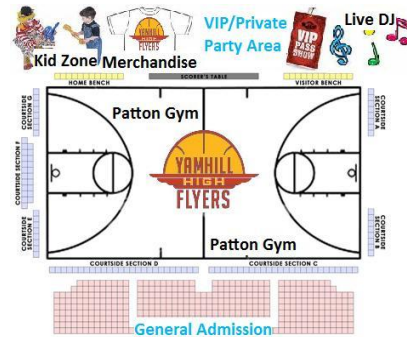

The High Flyers would like to thank our 2009 Inaugural Season Sponsors:

Gold Sponsor/Official Hotel

BY CHOICE HOTELS

2520 SE Stratus Ave
McMinnville, OR 97128
Ph: 503-472-1700; Fax: 503-472-1770

Silver Sponsors

Bronze Sponsors

V FAMILY & COSMETIC DENTISTRY

The Photo Treehouse